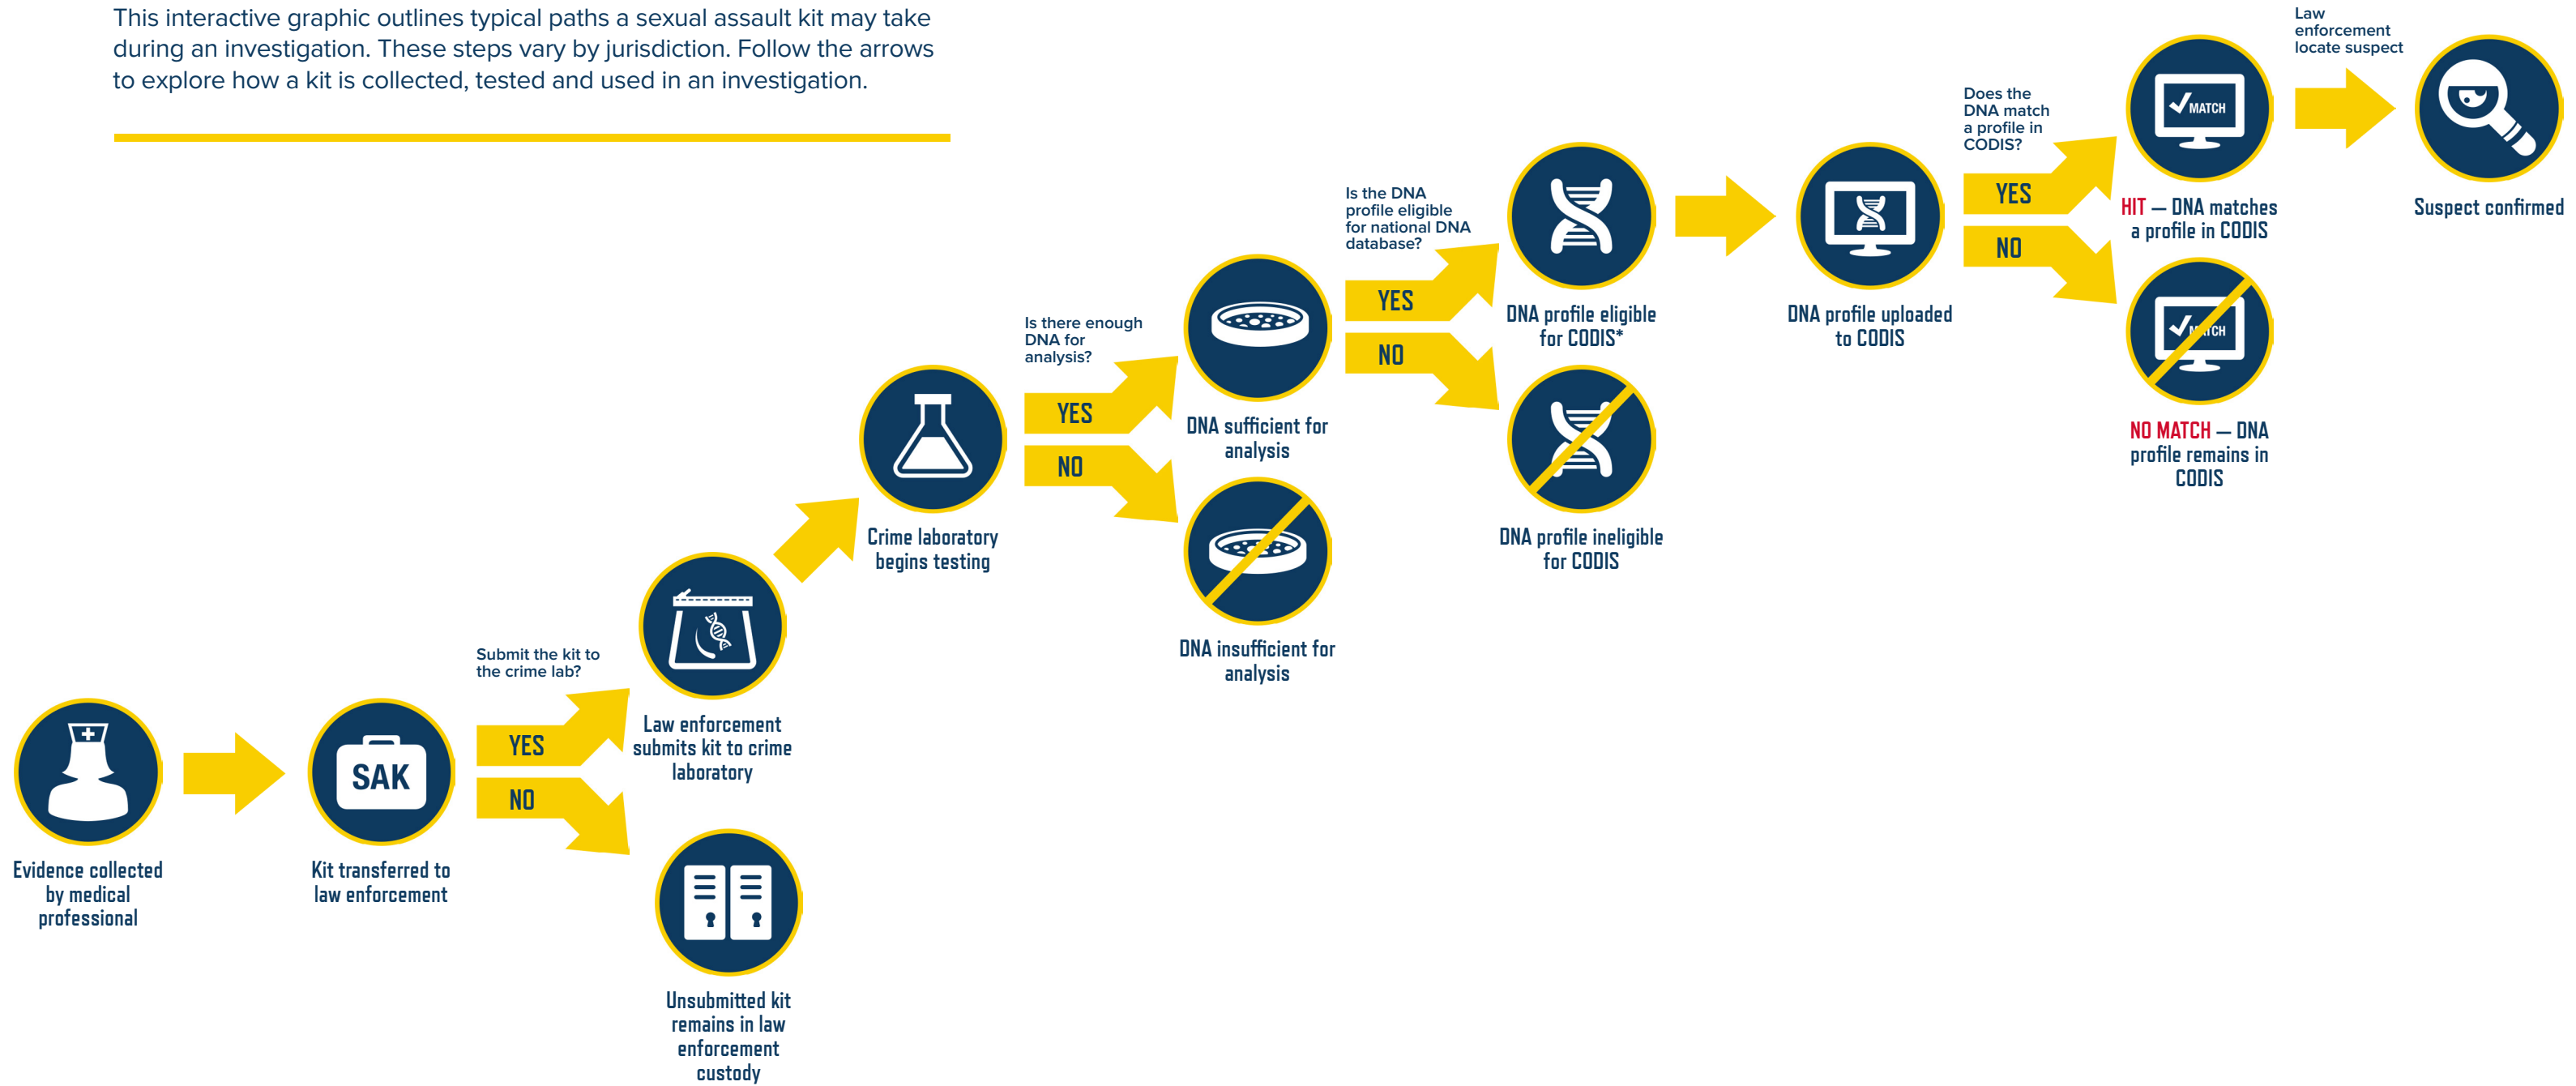

ANALYZING SEXUAL ASSAULT KITS

This interactive graphic outlines typical paths a sexual assault kit may take during an investigation. These steps vary by jurisdiction. Follow the arrows to explore how a kit is collected, tested and used in an investigation.

*The Combined DNA Index System (CODIS) is a national criminal justice DNA database run by the FBI.